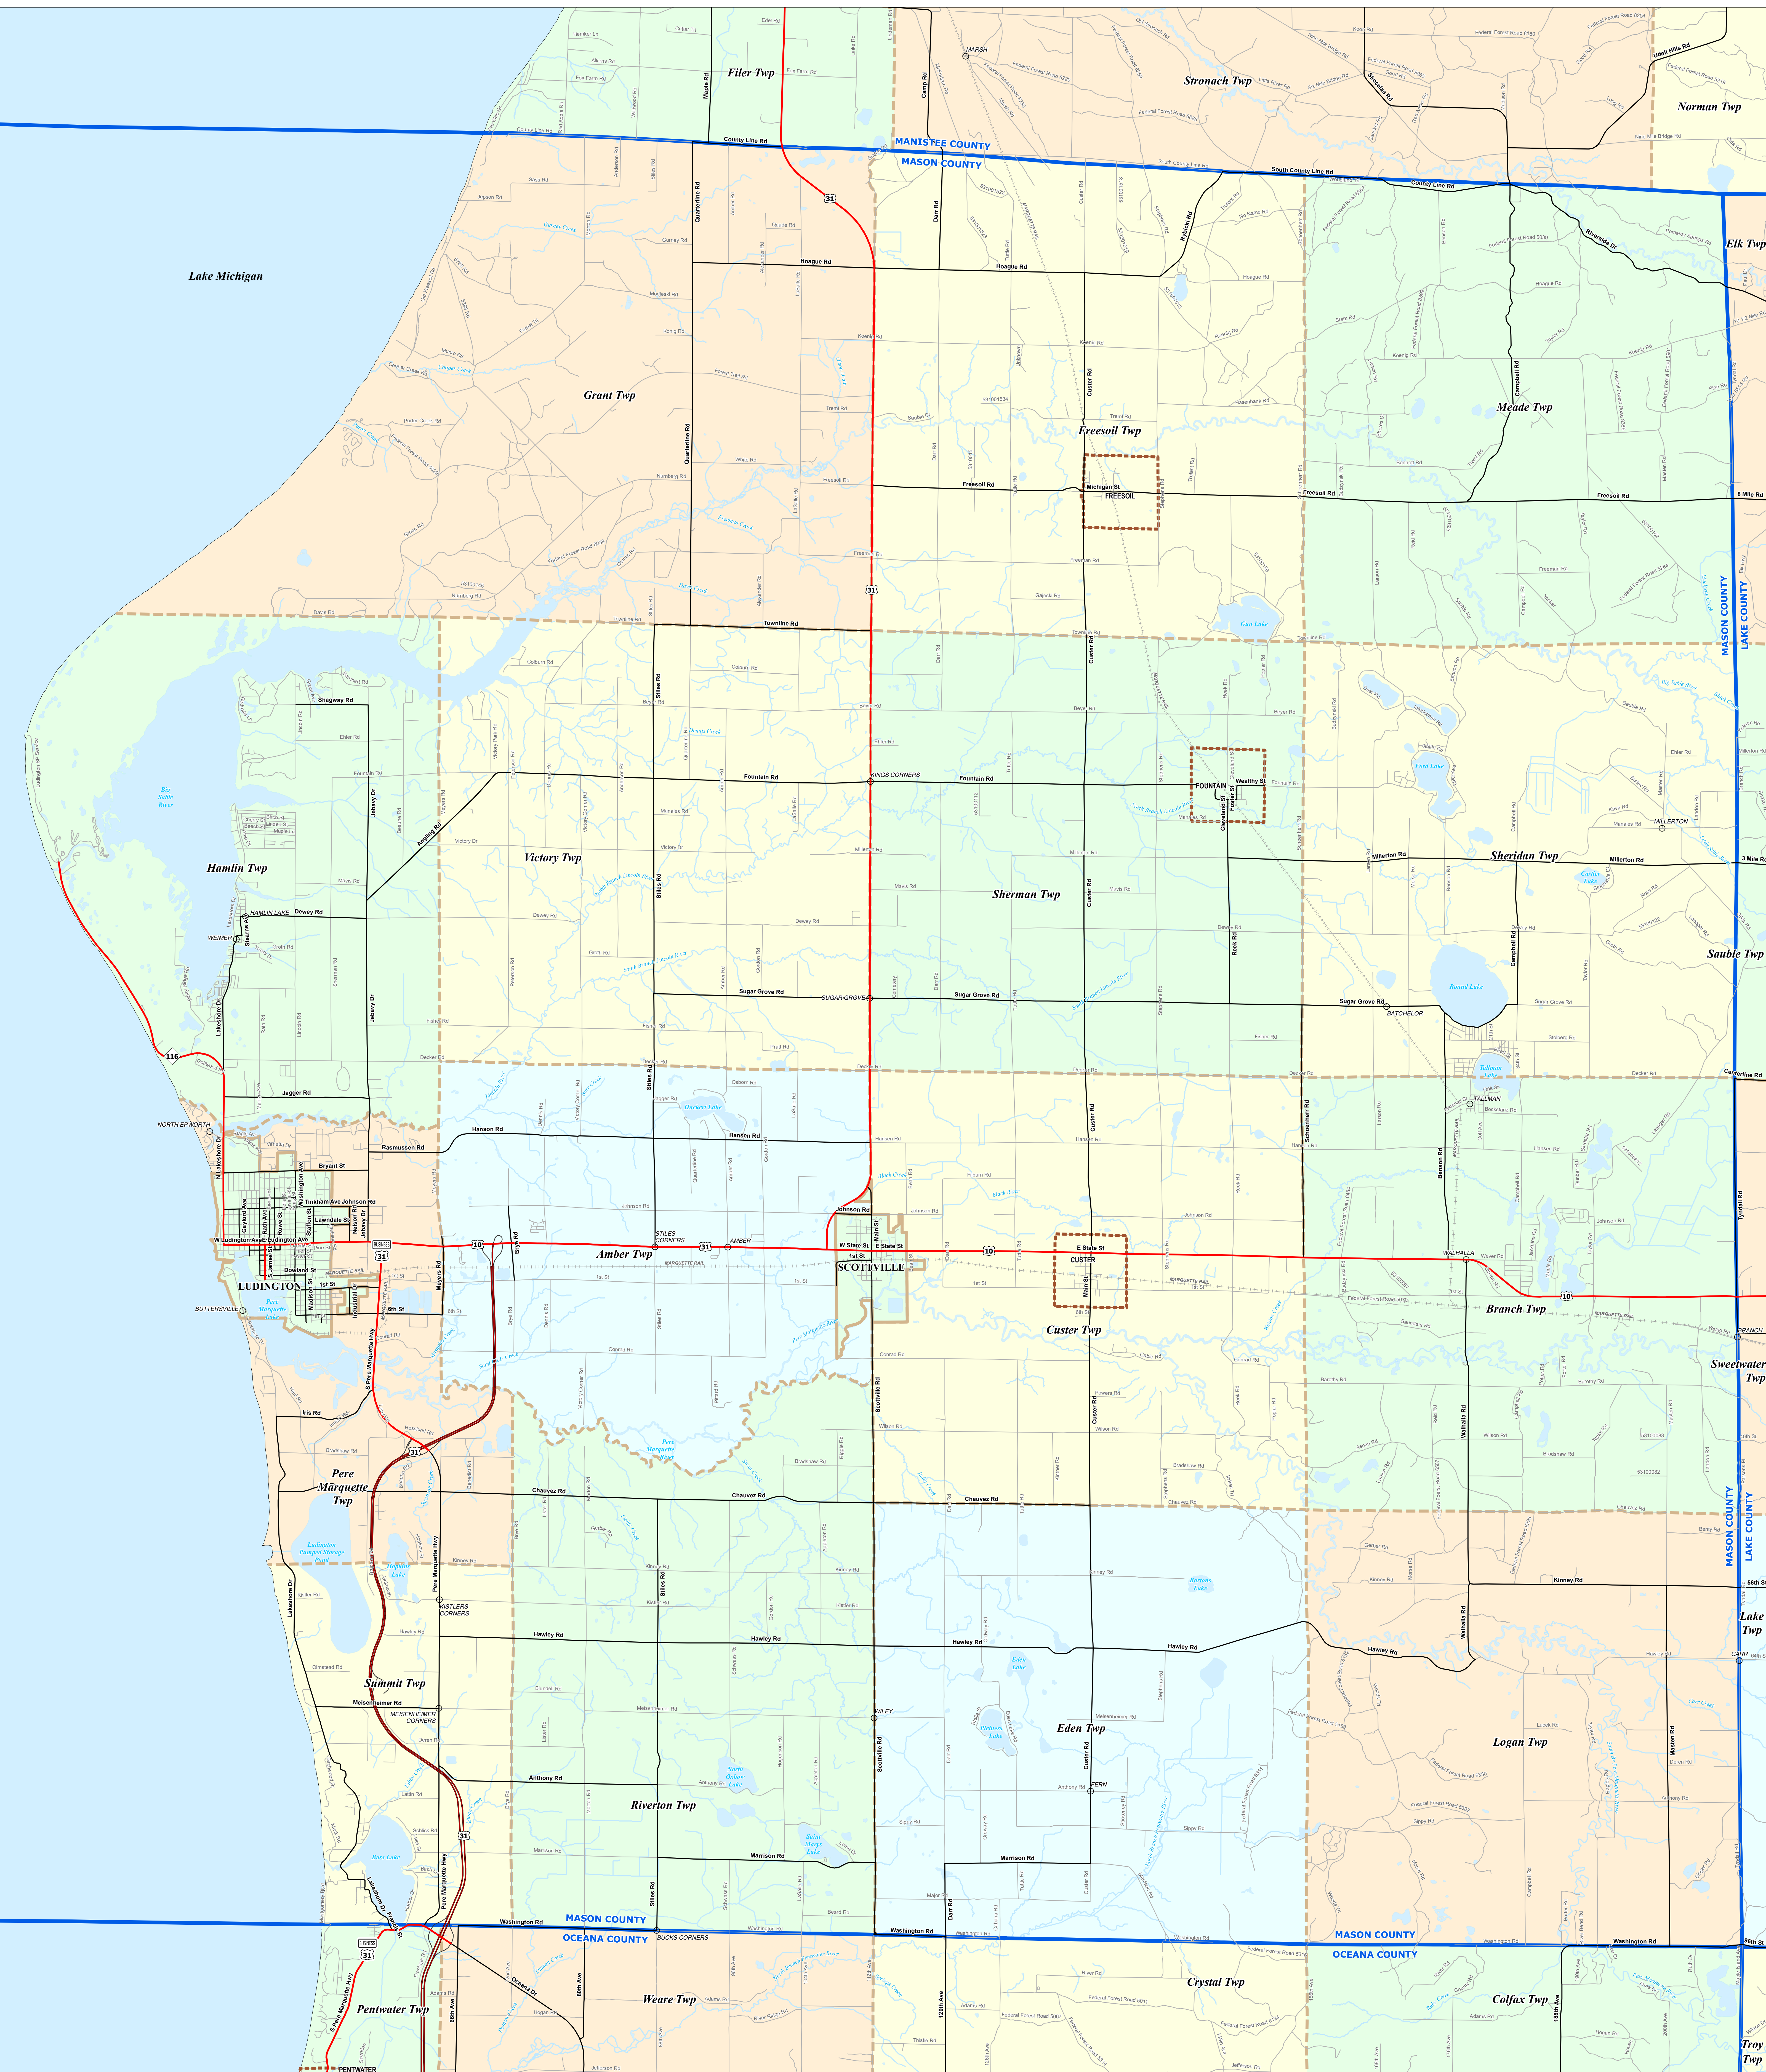

MASON COUNTY

Legend			
	City		Unincorporated Place
	Township		Freeway
	Village		Highway
	Census Designated Place		Primary Road
	County		Local Road
	State		Railroad
	Water Feature		River, Stream, or Drain